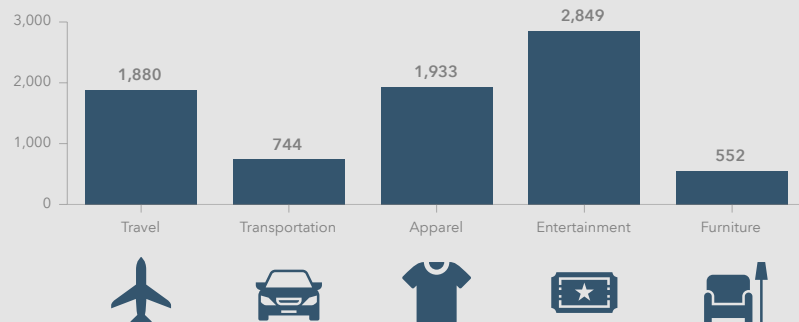

KEY SPENDING FACTS ($)

© Esri 2018
Spending facts are average annual dollars per household