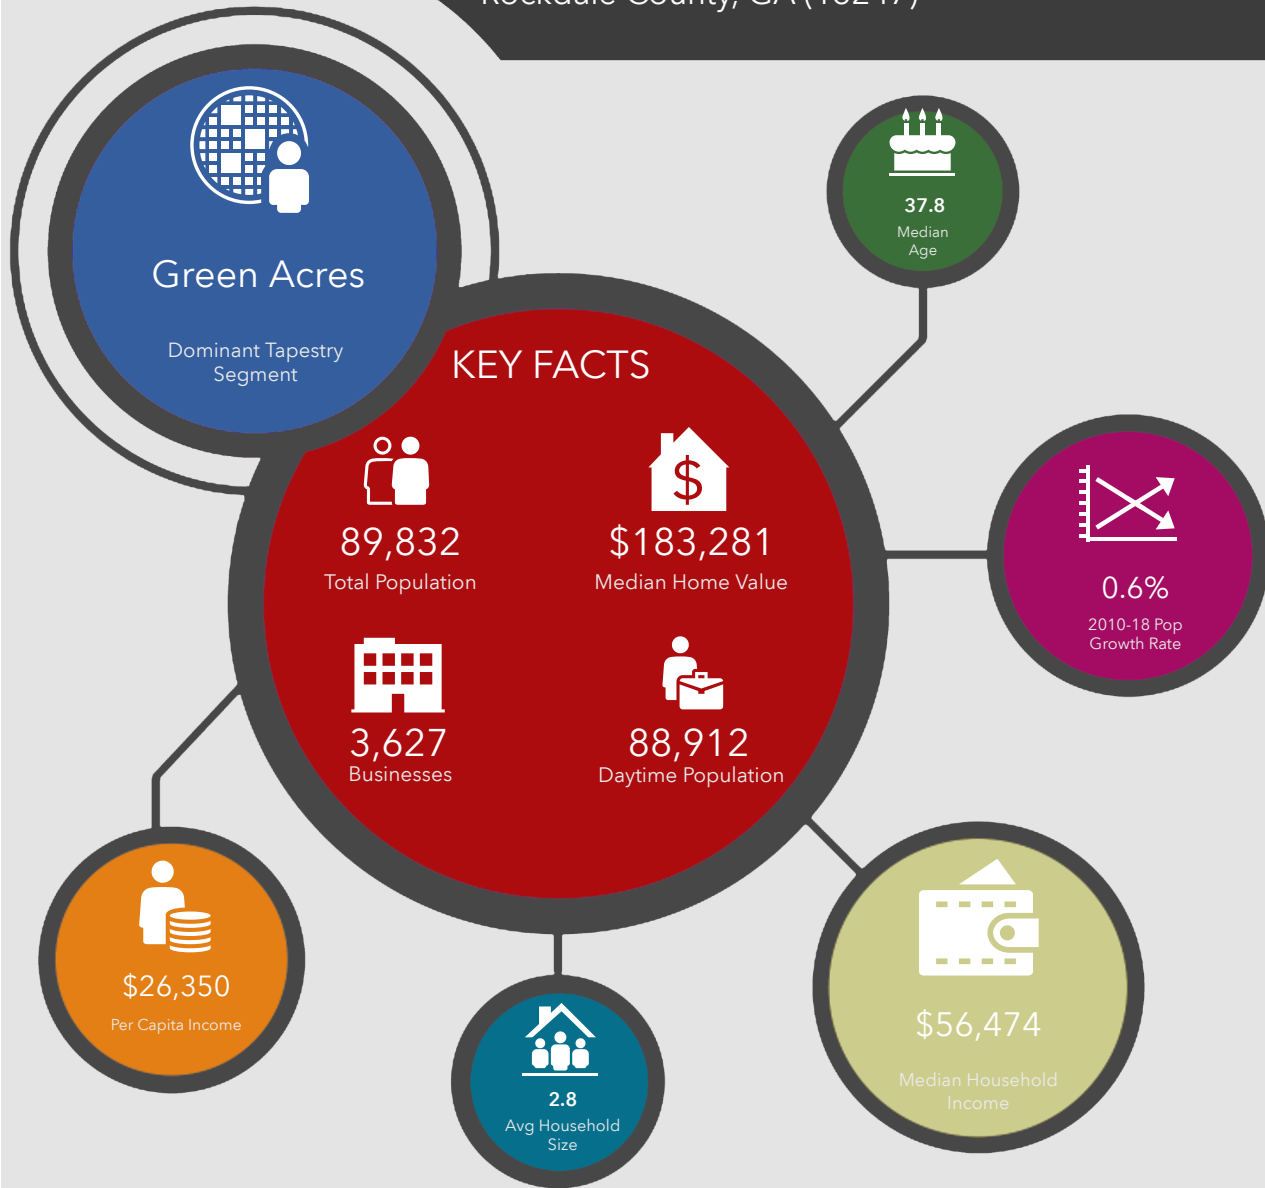

# ROCKDALE COUNTY Executive Summary - Call Outs

Rockdale County, GA  
Rockdale County, GA (13247)  
Geography: County

Prepared by Gina Hartsell, CREDC.

## Rockdale County, GA (13247)

## KEY SPENDING FACTS (\$)

© Esri 2018  
Spending facts are average annual dollars per household