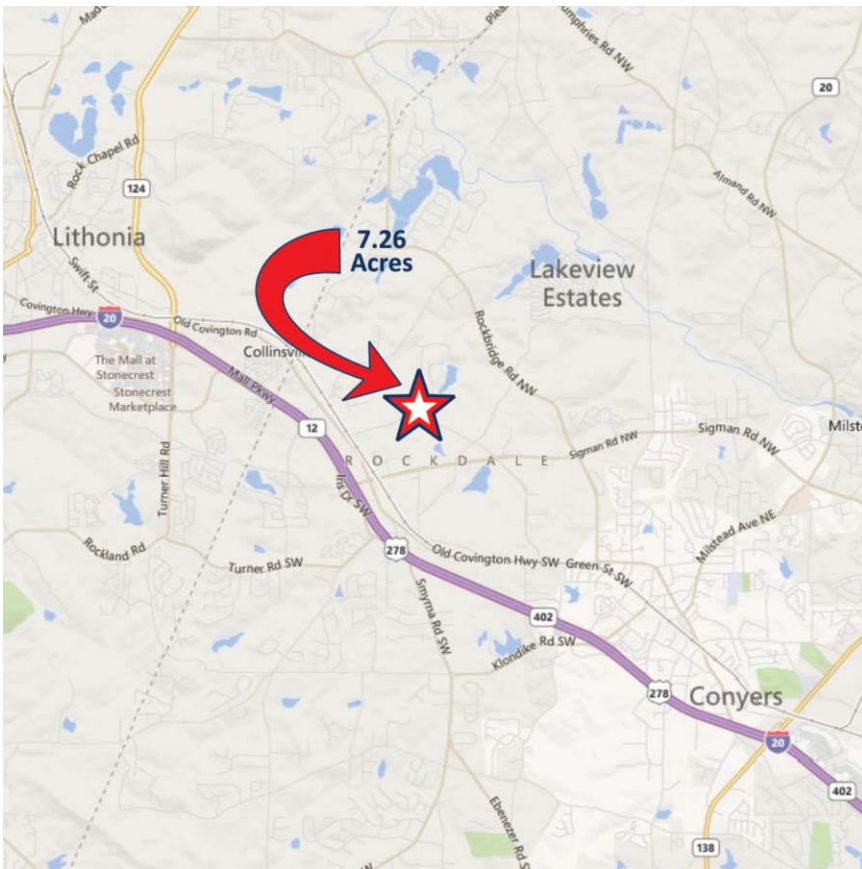

7.26 ACRES
Conyers, Georgia

- Excellent location at the corner of Lester Road and Plunkett Road
- Zoned Industrial (M1)
- Gentle topography
- 500 Feet + on Lester Road and 550 Feet + on Plunkett Road

FOR MORE INFORMATION PLEASE CONTACT: