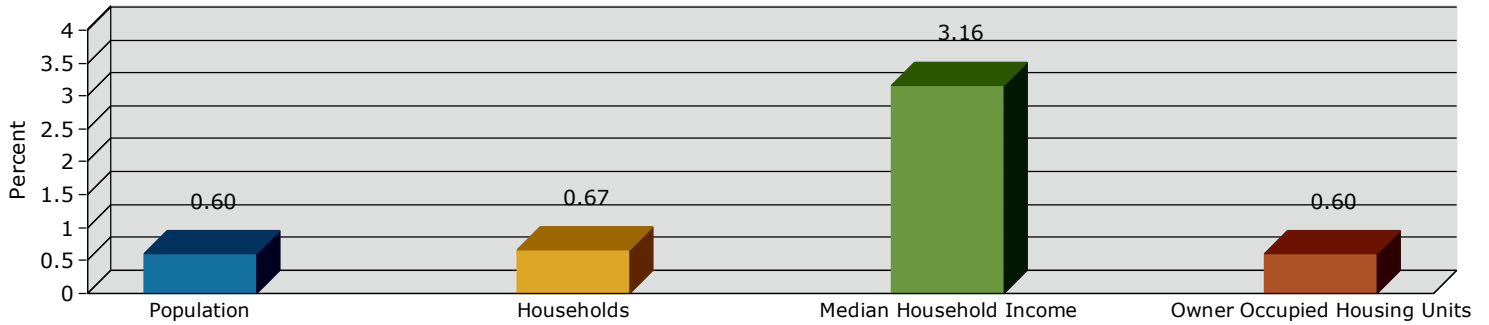

Rockdale County
 Rockdale County, GA (13247)
 Geography: County

2014 Population by Race

2014 Population by Age

Households

2014 Home Value

2014-2019 Annual Growth Rate

Household Income

Source: U.S. Census Bureau, Census 2010 Summary File 1. Esri forecasts for 2014 and 2019.