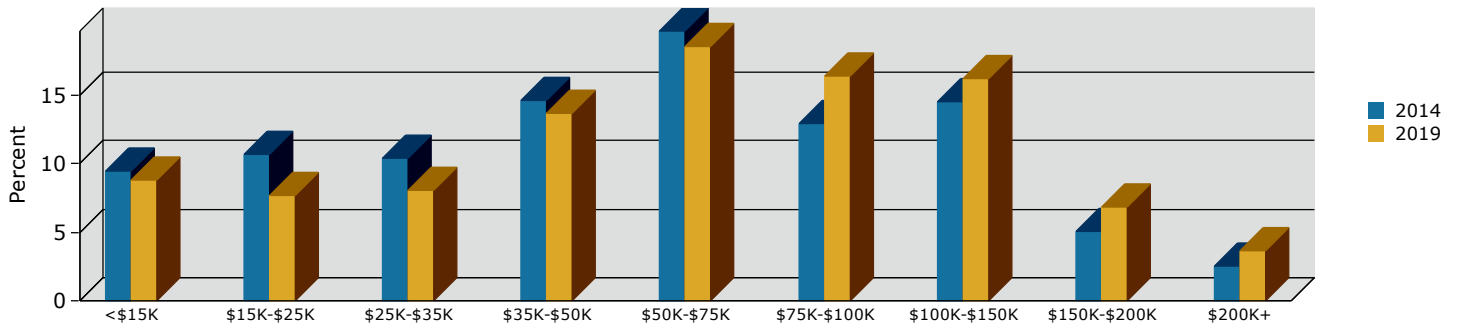

Rockdale County
 Rockdale County, GA (13247)
 Geography: County

2014 Population by Race

2014 Population by Age

Households

2014 Home Value

2014-2019 Annual Growth Rate

Household Income

Source: U.S. Census Bureau, Census 2010 Summary File 1. Esri forecasts for 2014 and 2019.