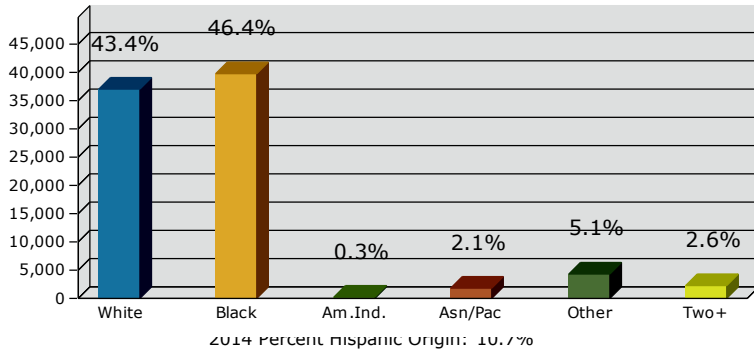

Rockdale County
 Rockdale County, GA (13247)
 Geography: County

2014 Population by Race

2014 Population by Age

Households

2014 Home Value

2014-2019 Annual Growth Rate

Household Income

Source: U.S. Census Bureau, Census 2010 Summary File 1. Esri forecasts for 2014 and 2019.