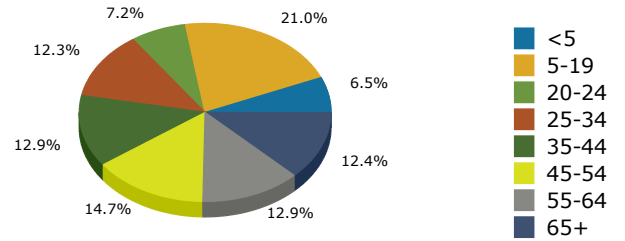

Rockdale County
 Rockdale County, GA (13247)
 Geography: County

2014 Population by Race

2014 Population by Age

Households

2014 Home Value

2014-2019 Annual Growth Rate

Household Income

Source: U.S. Census Bureau, Census 2010 Summary File 1. Esri forecasts for 2014 and 2019.