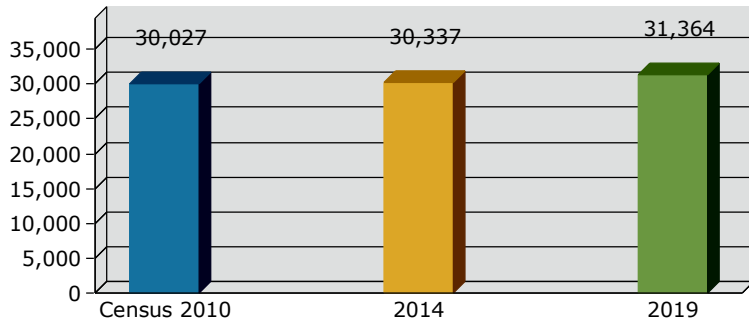

Rockdale County
 Rockdale County, GA (13247)
 Geography: County

2014 Population by Race

2014 Population by Age

Households

2014 Home Value

2014-2019 Annual Growth Rate

Household Income

Source: U.S. Census Bureau, Census 2010 Summary File 1. Esri forecasts for 2014 and 2019.