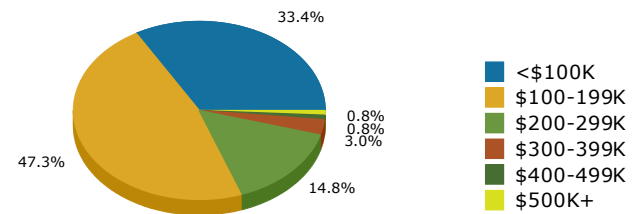

Rockdale County
 Rockdale County, GA (13247)
 Geography: County

2014 Population by Race

2014 Population by Age

Households

2014 Home Value

2014-2019 Annual Growth Rate

Household Income

Source: U.S. Census Bureau, Census 2010 Summary File 1. Esri forecasts for 2014 and 2019.